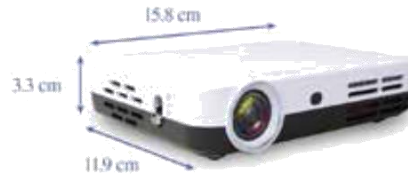

Compact design
0.4 KG, Thickness 3.3 cm